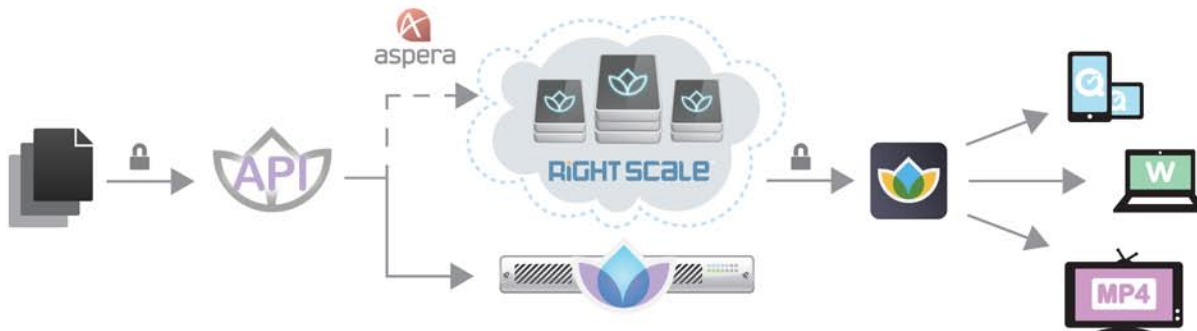

Input Formats

3GP, Apple ProRes, ASF, AVCHD, AVC-Intra, AVI, DV, DVCPRO, Flash Video (On2 VP6, Sorenson Spark), HDV, Motion JPEG-2000, MPEG-1, MPEG-2, MPEG-4 Part 2 (H.263), MPEG-4 AVC (H.264), MPEG Program Streams, MPEG Transport Streams, MXF (XDCAM), QuickTime, WMV

Output Formats

3GP, Apple HTTP Live Streaming (HLS), AVI, Blu-Ray (H.264, MPEG-2, VC-1), DVB, DVD (NTSC, PAL), Flash Video (On2 VP6, Sorenson Spark, Adobe Dynamic Streaming), HDV, Matroska, Microsoft Smooth Streaming, Motion JPEG-2000, MPEG-1, MPEG-2, MPEG-4 Part 2 (H.263), MPEG-4 AVC (H.264), MPEG Elementary Streams, MPEG Program Streams, MPEG Transport Streams, QuickTime, WebM, WMV

Squeeze On Premise can be combined with Squeeze Cloud offerings for maximum use of resources & cost-efficiency.

The On Premise Workflow (Optional Hybridization)

SQUEEZE SERVER ON PREMISE

Highest Quality

Witness the difference the award-winning Squeeze engine delivers across your videos.

1-To-Any

Automatically convert your source video for any device, format or screen type (Mobile, Web, TV).

Automated Operation

Watch folders, FTP transfers are easily configured for high volume throughput of files.